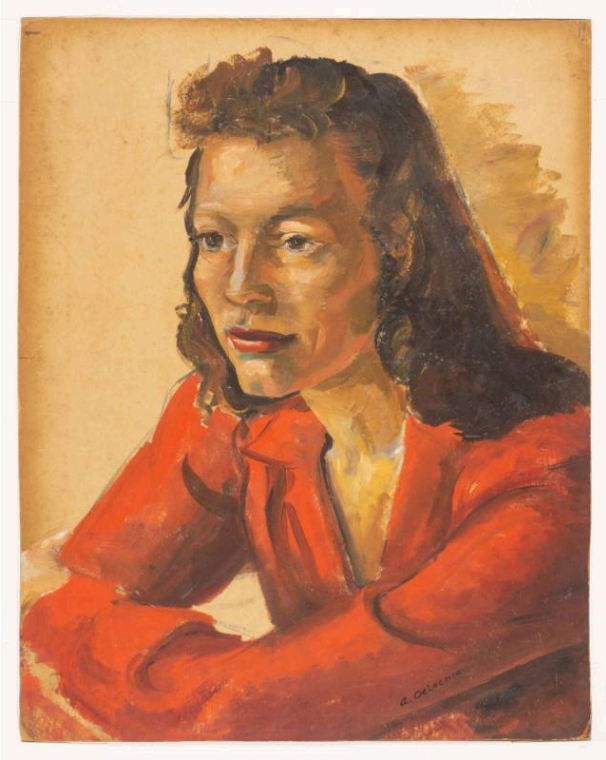

Basic Detail Report

Ozela Taylor

Date

1942 - 1943

Primary Maker

Augusta Denk Oelschig

Medium

Oil on board

Description

A three-quarters view portrait of a woman leaning on her crossed arms in a bright red blouse.

Dimensions

Board: 15 1/4 × 12 inches (38.7 × 30.5 cm)