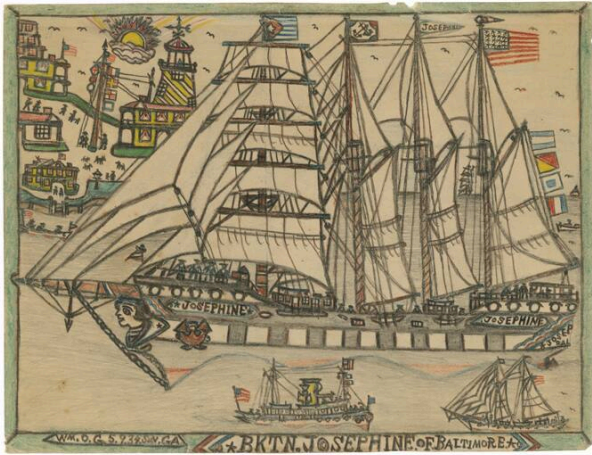

Basic Detail Report

Bktn. Josephine of Baltimore

Date

1934

Primary Maker

William O. Golding

Medium

Pencil and crayon on paper

Description

A drawing of a ship at full mast sailing passed a piece of land on the horizon with a yellow striped lighthouse.

Dimensions

Image: 8 15/16 × 11 13/16 inches (22.7 × 30 cm) Sheet: 8 15/16 × 11 13/16 inches (22.7 × 30 cm)

Matted: 16 × 20 inches (40.6 × 50.8 cm)