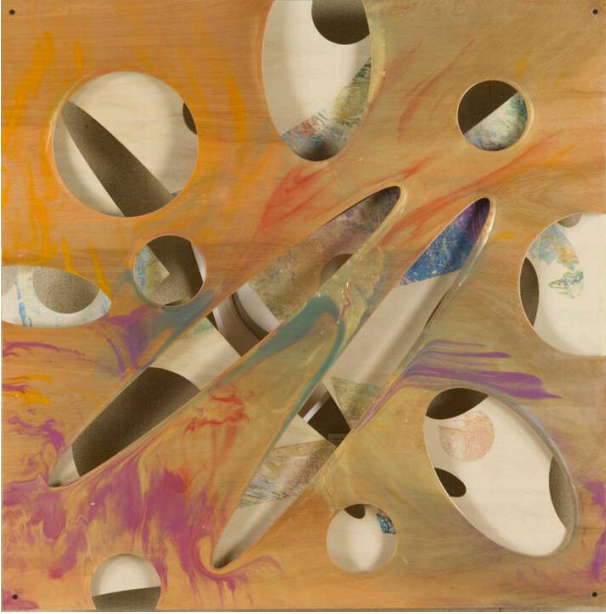

Basic Detail Report

Electric

Date

1997

Primary Maker

Sam Gilliam Jr.

Medium

acrylic on wood

Description

A wooden cut-out covered in smears of acrylic paint.

Dimensions

47 1/2 × 47 1/2 × 8 1/2 inches (120.7 × 120.7 × 21.6 cm)