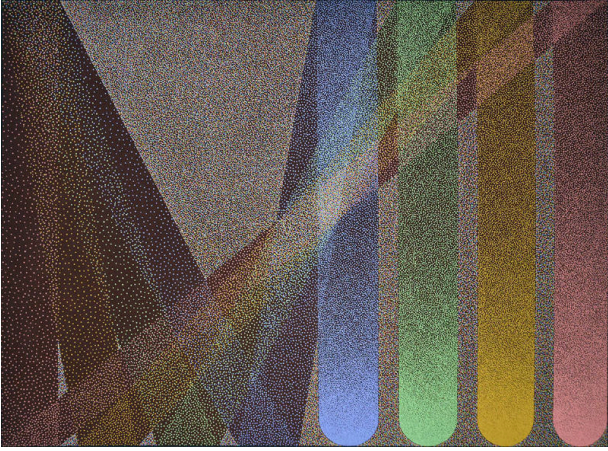

Basic Detail Report

Untitled

Date

1976

Primary Maker

Murray Reich

Medium

acrylic on canvas

Description

A large-scale geometric abstraction painted in a pointillist manner.

Dimensions

70 3/4 × 93 1/2 × 1 1/2 inches (179.7 × 237.5 × 3.8 cm)