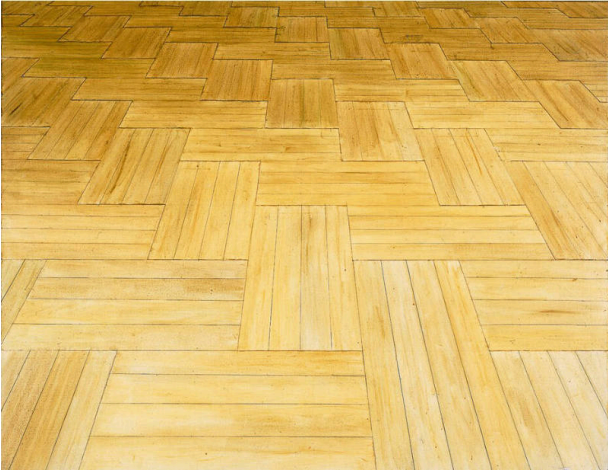

Basic Detail Report

Untitled

Date

1970

Primary Maker

Sylvia Plimack Mangold

Medium

Acrylic and pencil on canvas

Description

A high-horizon, close-up perspectival image of a parquet wood floor. The main field of color is in a range of ochre washes brushed on to the canvas in the direction of the depicted boards, with the diagonally zig-zagging divisions between board-areas of opposite direction emphasized in a thicker relief line of a similar range of color. The intersection of wall and floor is marked in relief and pencil near the top edge of the canvas.

Dimensions

Canvas: 44 × 55 3/4 inches (111.8 × 141.6 cm) Framed: 45 × 57 × 1 1/4 inches (114.3 × 144.8 × 3.2 cm)