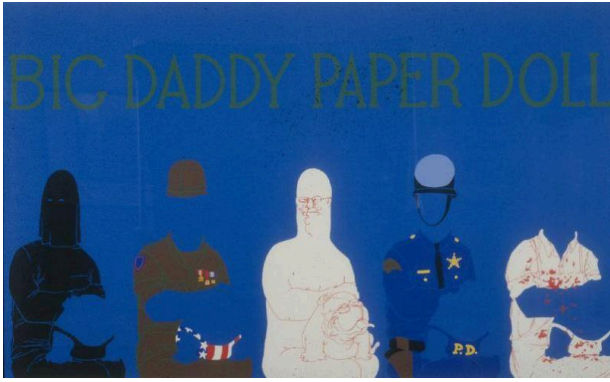

Basic Detail Report

Big Daddy Paper Doll

Date

1971

Primary Maker

May Stevens

Medium

Screenprint on paper

Description

A print of block color figures on a blue background with the words above, "BIG DADDY PAPER DOLL". The figures are a male executioner, a male military figure, a nude male, a male police officer and a male butcher.

Dimensions

Image: 21 × 35 inches (53.3 × 88.9 cm) Sheet: 29 × 43 inches (73.7 × 109.2 cm)