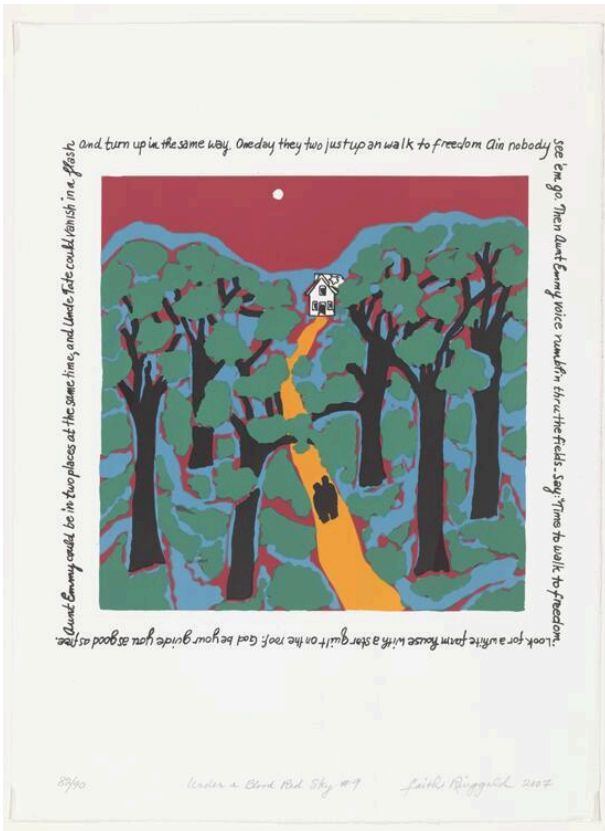

Basic Detail Report

Under a Blood Red Sky #9

Date

2007

Primary Maker

Faith Ringgold

Medium

Offset lithograph on Somerset paper

Description

Two figures rendered in black are shown on a yellow path that leads to a farm. The landscape surrounding the forest is blue, green, and red. The composition is wholly bordered by text.

Dimensions

Sheet: 29 3/4 × 22 inches (75.6 × 55.9 cm) Matted: 48 × 36 inches (121.9 × 91.4 cm)