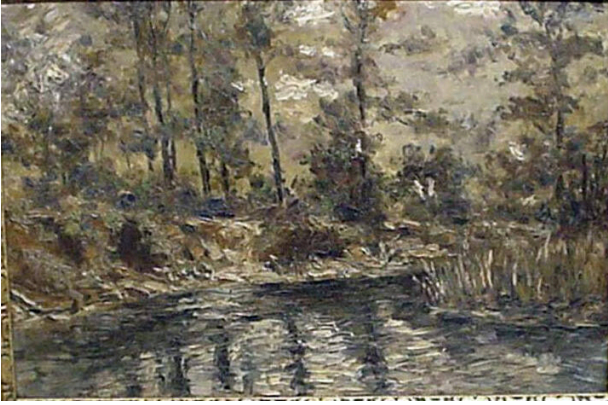

Basic Detail Report

Untitled

Date

before 1939

Primary Maker

Christopher P. H. Murphy

Medium

Oil on board

Description

An Impressionist-like rendering of a river in the foreground, trees in the background, grasses on the left middle ground and a bank on the right middle ground. Mostly neutral colors, composed of browns, darker browns and beiges. Medium to heavy impasto throughout the painting.