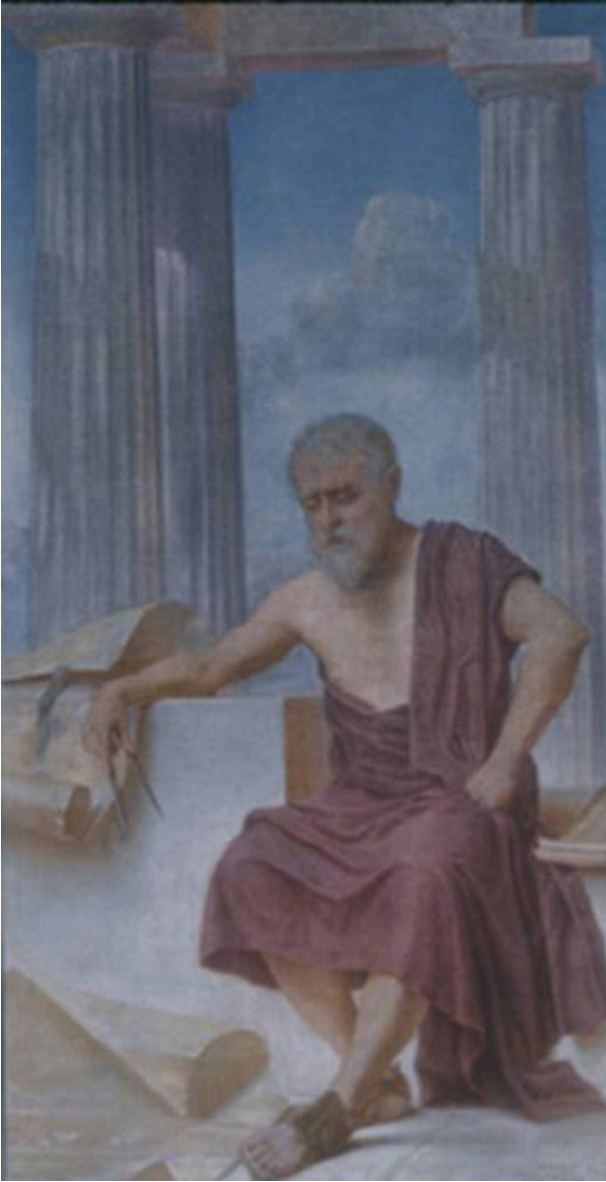

Basic Detail Report

Iktinus

Date

c. 1891

Primary Maker

Carl Brandt

Medium

oil on canvas

Description

A painting depicting a white-haired man with beard and moustache, wearing a red toga, seated on block of white stone; His proper left-hand rests on his hip while proper right hand holds a compass; there are three fluted columns are behind the figure.

Dimensions

Canvas: 108 × 56 inches (274.3 × 142.2 cm) Framed: 109 × 57 1/8 × 1 1/4 inches (276.9 × 145.1 × 3.2 cm)