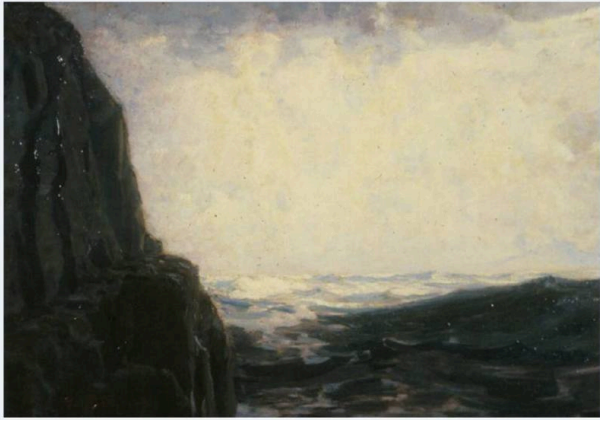

Basic Detail Report

Ancient Enemies

Date

before 1947

Primary Maker

Paul Hampden Dougherty

Medium

Oil on canvas

Description

A painting of a rock cliff on the proper right against a choppy ocean half in shadow from the rock face, the other in the sunlit cloudy sky.

Dimensions

Framed: 36 1/8 × 48 inches (91.8 × 121.9 cm)