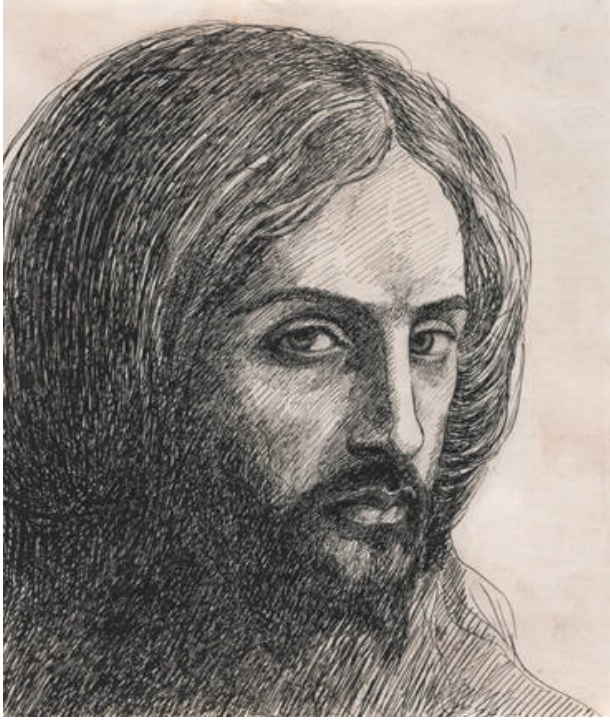

Basic Detail Report

Ameen Rihani

Date

c. 1910 - 1915

Primary Maker

Kahlil Gibran

Medium

Ink on paper

Description

A portrait drawing of a man with parted shoulder length dark hair cupped around his narrow face with dark inset eyes, angular nose, and pointed chin covered by a thin mustache and low beard.