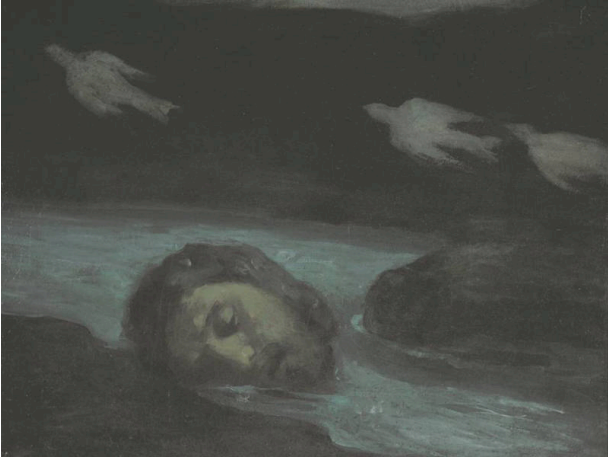

Basic Detail Report

The Head of Orpheus Floating Down the River Hebrus to the Sea

Date

c. 1908 - 1914

Primary Maker

Kahlil Gibran

Medium

Oil on canvas

Description

A painting of a severed head floating in a stream with three white doves flying above.

Dimensions

Canvas: 20 × 26 inches (50.8 × 66 cm) Framed: 22 1/4 × 28 1/4 × 2 1/2 inches (56.5 × 71.8 × 6.4 cm)