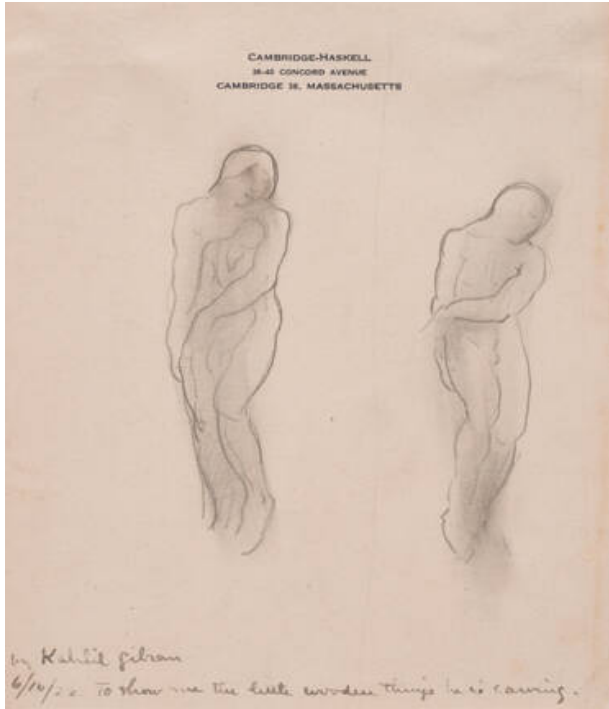

Basic Detail Report

Untitled

Date

n. d.

Primary Maker

Kahlil Gibran

Medium

Pencil on paper

Description

A pair of pencil drawings or sketches on the same paper, one of a woman holding a child and the other a nude male.

Dimensions

Sheet: 7 × 6 inches (17.8 × 15.2 cm) Matted: 12 1/2 × 10 1/2 inches (31.8 × 26.7 cm)