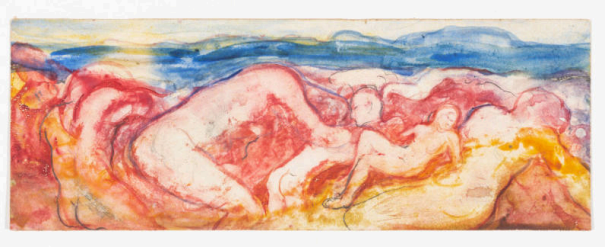

Basic Detail Report

Untitled

Date

n. d.

Primary Maker

Kahlil Gibran

Medium

Watercolor and pencil on paper

Description

A watercolor of reclining nudes in blue, red and orange.

Dimensions

Image: 1 7/8 × 5 1/4 inches (4.8 × 13.3 cm) Sheet: 1 7/8 × 5 1/4 inches (4.8 × 13.3 cm) Matted: 6 × 9 1/4 inches (15.2 × 23.5 cm)