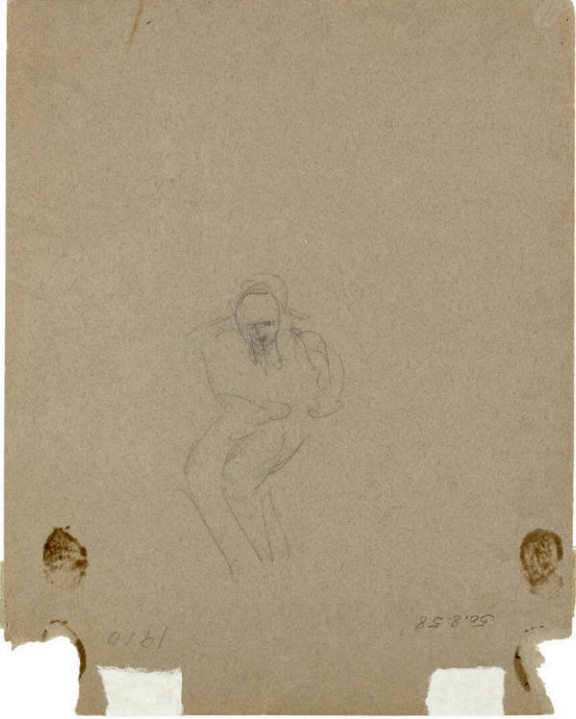

Basic Detail Report

Untitled

Date

1910

Primary Maker

Kahlil Gibran

Medium

pencil on gray paper

Description

The reverse of another drawing, the image is a gestural sketch of a figure.

Dimensions

Sheet: 10 3/8 × 8 inches (26.4 × 20.3 cm) Matted: 20 × 16 inches (50.8 × 40.6 cm)