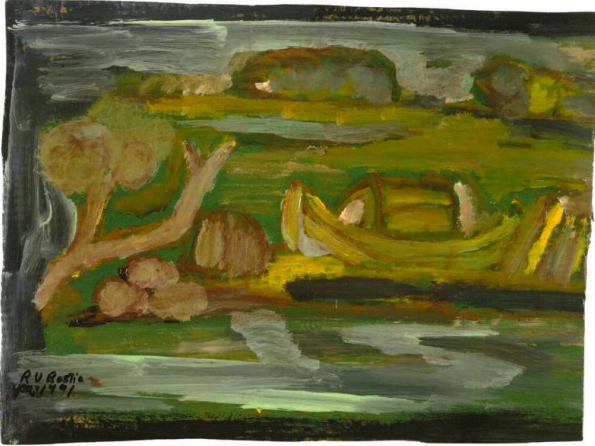

Basic Detail Report

Noah's Ark

Date

1991

Primary Maker

Rudolph Valentino Bostic

Medium

enamel house paint on cardboard

Description

A painting on cardboard of a yellow boat on the right with a loose, impressionistic landscape background featuring a large tree on the left.

Dimensions

14 × 18 3/4 inches (35.6 × 47.6 cm)