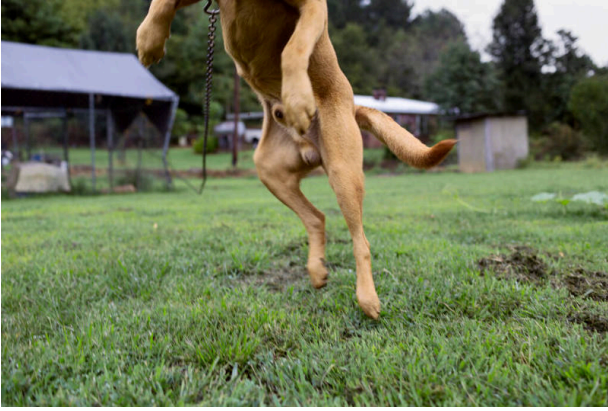

Basic Detail Report

Ellijay, GA Yellow Dog

Date

2012

Primary Maker

Tamara Reynolds

Medium

digital print

Description

A dog in a yard with short, tan fur jumps in the air so that only his belly and legs are visible.

Dimensions

Image: 18 × 12 inches (45.7 × 30.5 cm) Matted: 20 × 24 inches (50.8 × 61 cm)