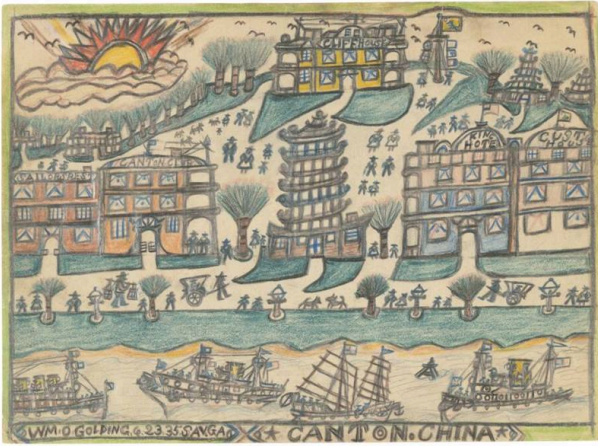

Basic Detail Report

Canton, China

Date

1935

Primary Maker

William O. Golding

Medium

Pencil and crayon on paper

Description

A drawing of ships sailing passed a shore lined with stately buildings punctuated in the center by a pagoda.

Dimensions

Image: 8 5/8 × 11 13/16 inches (21.9 × 30 cm) Sheet: 8 5/8 × 11 13/16 inches (21.9 × 30 cm) Matted: 16 × 20 inches (40.6 × 50.8 cm)