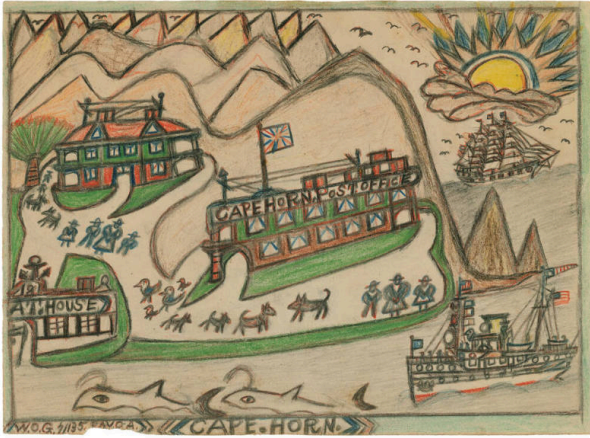

Basic Detail Report

Cape Horn

Date

1935

Primary Maker

William O. Golding

Medium

Pencil and crayon on paper

Description

A drawing of a steam-powered schooner sailing around the tip of a landmass with a red building labeled as the "Cape Horn Post Office". In the foreground are two porpoises. In the background, the horizon is obscured by rows of mountains on the left and a ship sailing in front of a sun in the style of a compass rose.

Dimensions

Image: 8 11/16 × 11 13/16 inches (22.1 × 30 cm) Sheet: 8 11/16 × 11 13/16 inches (22.1 × 30 cm)

Matted: 16 × 20 inches (40.6 × 50.8 cm)