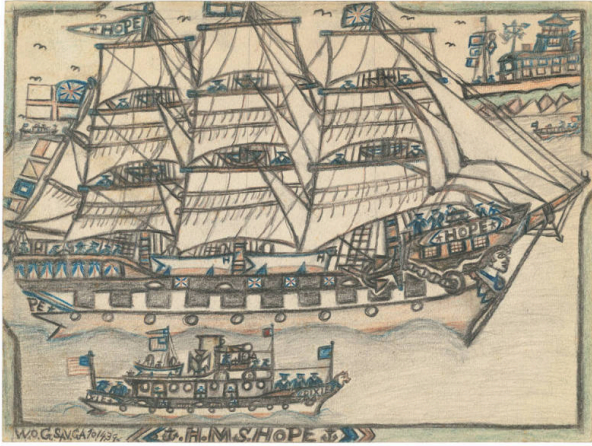

Basic Detail Report

H.M.S. Hope

Date

1939

Primary Maker

William O. Golding

Medium

Pencil and crayon on paper

Description

A drawing of a galleon ship at full mast with a British flag alongside a smaller tugboat.

Dimensions

Image: 8 15/16 × 11 7/8 inches (22.7 × 30.2 cm) Sheet: 8 15/16 × 11 7/8 inches (22.7 × 30.2 cm) Matted: 16 × 20 inches (40.6 × 50.8 cm)