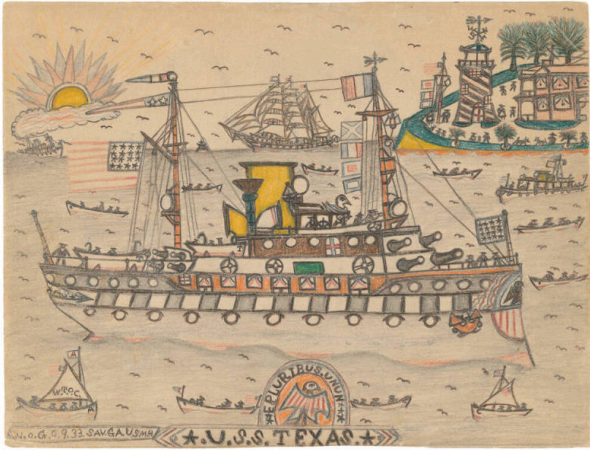

Basic Detail Report

U.S.S. Texas

Date

1933

Primary Maker

William O. Golding

Medium

Pencil and crayon on paper

Description

A drawing of a militarized steam ship sailing passed a plot of land in the distance with a striped lighthouse. In the sky is a sun partially obscured by clouds in the style of a compass rose.

Dimensions

Image: 9 × 11 7/8 inches (22.9 × 30.2 cm) Sheet: 9 × 11 7/8 inches (22.9 × 30.2 cm) Matted: 16 × 20 inches (40.6 × 50.8 cm)