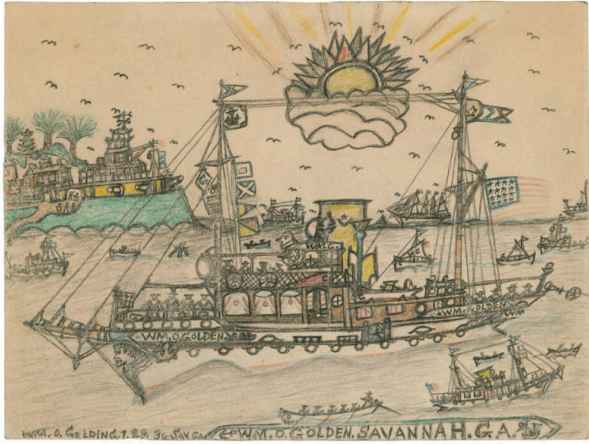

Basic Detail Report

Wm. O. Golden

Date

1936

Primary Maker

William O. Golding

Medium

Pencil and crayon on paper

Description

A drawing of a steam schooner emblazoned with the artist's penname "Wm. O. Golden", signal flags, and an American flag. On the bow is a figurehead of a man's face. The ship sails past a fort on a hill and several smaller vessels. In the sky is a sun partially hidden by clouds and in the style of a compass rose.