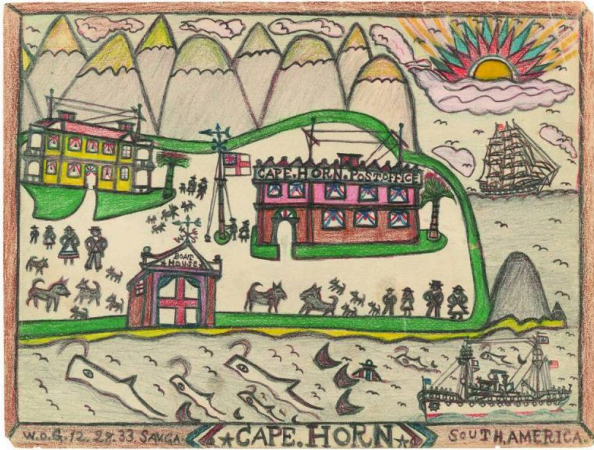

Basic Detail Report

Cape Horn

Date

1933

Primary Maker

William O. Golding

Medium

Pencil, colored pencil and crayon on paper

Description

A drawing of a ship at full mast sailing passed a piece of land on the horizon with a red and white striped lighthouse and a building with rigging on the roof.

Dimensions

Image: 9 × 12 inches (22.9 × 30.5 cm) Sheet: 9 × 12 inches (22.9 × 30.5 cm) Matted: 16 × 20 inches (40.6 × 50.8 cm)