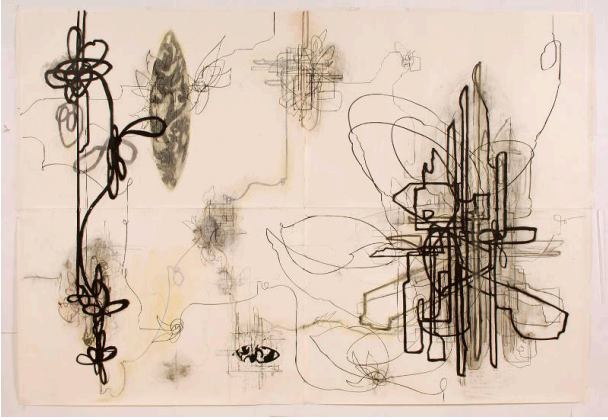

Basic Detail Report

February 3, 2005

Date

2005

Primary Maker

Rocío Rodríguez

Medium

Oil pastel, pastel, charcoal, graphite on paper

Description

An abstract composition of intersecting lines and shapes.

Dimensions

Sheet: 84 × 120 inches (213.4 × 304.8 cm)