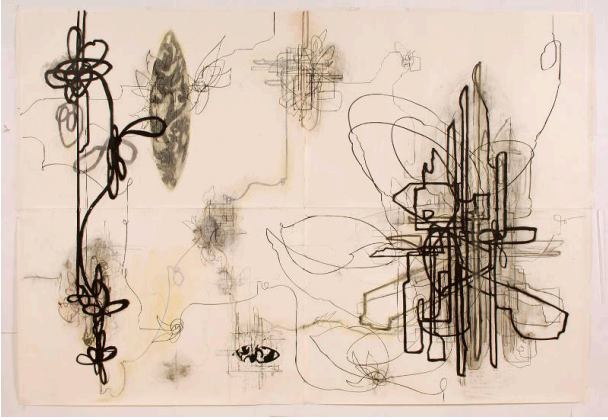

# Basic Detail Report

---

**February 3, 2005**

**Date**

2005

**Primary Maker**

Rocío Rodríguez

**Medium**

Oil pastel, pastel, charcoal, graphite on paper

## **Description**

An abstract composition of intersecting lines and shapes.

## **Dimensions**

Sheet: 84 × 120 inches (213.4 × 304.8 cm)