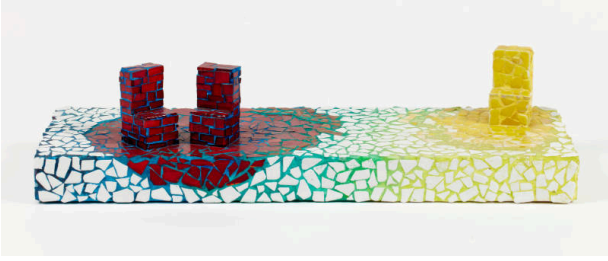

Basic Detail Report

Untitled

Date

c. 1990

Medium

ceramic tile, glass, wood, paint

Description

Mosaic tile and glass pieces in red, blue, yellow, green and white on a wooden, rectangular box. 2 red chairs and 1 yellow chair are grouped on top surface.

Dimensions

5 1/2 × 8 1/4 × 24 1/4 inches (14 × 21 × 61.6 cm)